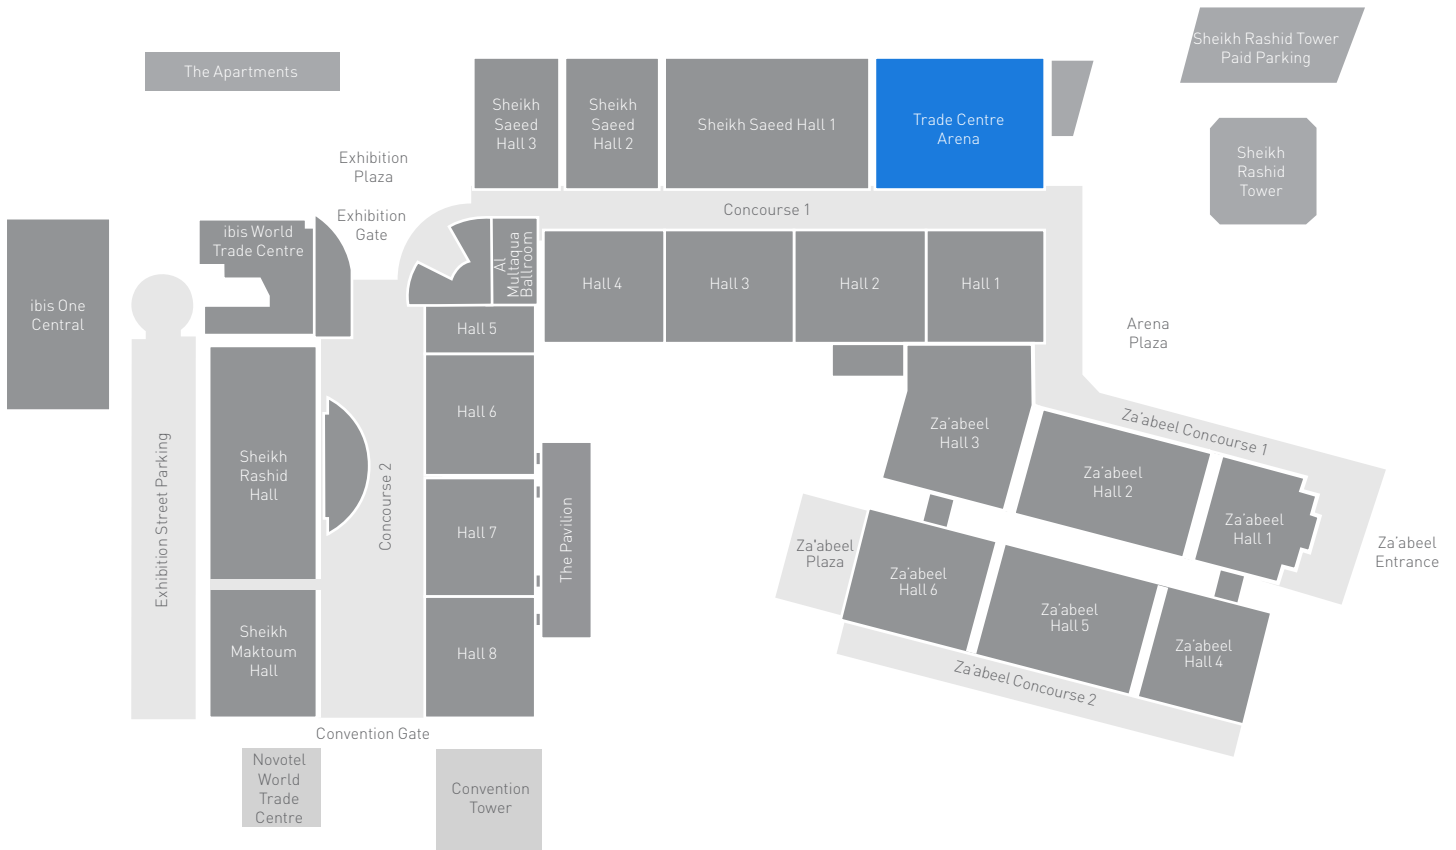

# TRADE CENTRE ARENA

مركز دبي التجاري العالمي  
DUBAI WORLD TRADE CENTRE

The centrepiece of the Sheikh Saeed Halls is the multipurpose Trade Centre Arena, a truly world-class venue. From concerts and sporting events to other entertainment, its 9,100 m<sup>2</sup> space and 14 metres-high ceilings ensure that every event becomes a majestic spectacle.

## CAPACITY

HALL	LENGTH (m)	WIDTH (m)	HEIGHT (m)	GROSS AREA (m <sup>2</sup> )
Trade Centre Arena	111	72	14	9,100

## HALL LAYOUT

## ACCESS

Accessible from the Exhibition Gate, as well as Sheikh Zayed Road.