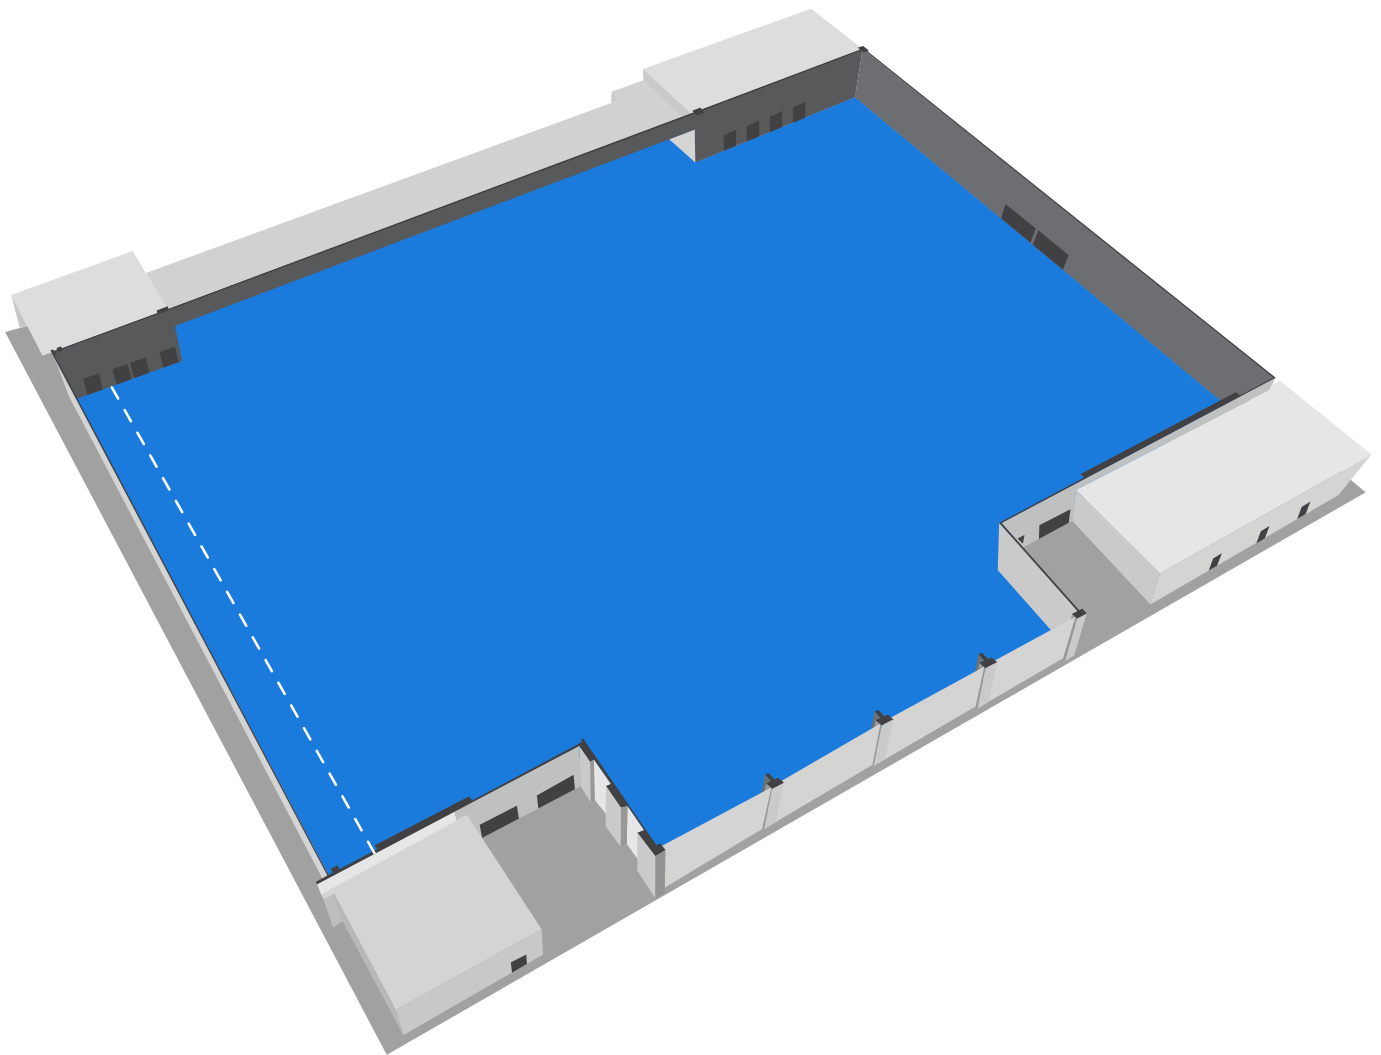

# TRADE CENTRE ARENA

مركز دبي التجاري العالمي  
DUBAI WORLD TRADE CENTRE

The centrepiece of the Sheikh Saeed Halls is the multipurpose Trade Centre Arena, a truly world-class venue. From concerts and sporting events to other entertainment, its 9,100 m<sup>2</sup> space and 14 metres-high ceilings ensure that every event becomes a majestic spectacle.

## CAPACITY

HALL	LENGTH (m)	WIDTH (m)	HEIGHT (m)	GROSS AREA (m <sup>2</sup> )
Trade Centre Arena	111	72	14	9,100

## HALL LAYOUT

## TECHNICAL DETAILS

**Maximum Power Available**  
2,520 amps

**Rigging Capacity**  
300 kg x 6 m span

**Maximum Floor Load**  
5,000 kg/m<sup>2</sup>

**LUX Level**  
400