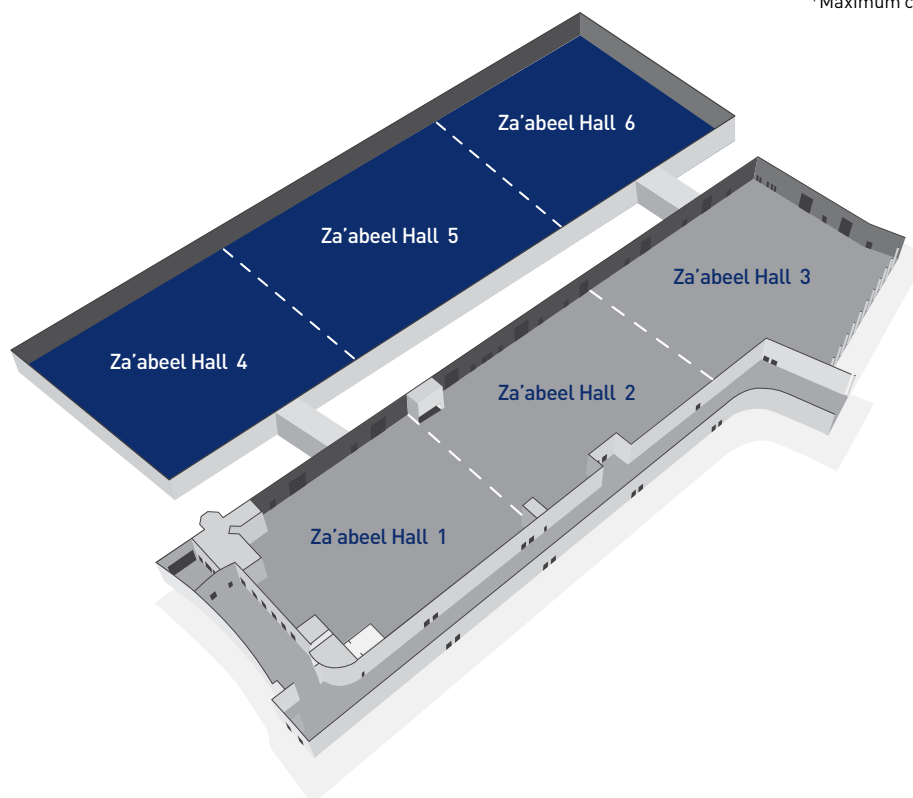

CAPACITY

Hall	Width (m)	Length (m)	Height (m)	Gross Area (m²)	Theatre	Classroom	Banquet	Cocktail
Za'abeel Hall 4	72	72	10	5,184	2,610	2,615	2,000	2,500
Za'abeel Halls 4 - 5	144	72	10	10,368	5,226	5,230	4,650	5,000
Za'abeel Halls 4 - 6	216	72	10	15,552	7,845	7,845	6,930	7,845
Za'abeel Hall 5	72	72	10	5,184	2,610	2,604	2,320	2,500
Za'abeel Halls 5 - 6	144	72	10	10,368	5,230	5,223	4,140	5,000
Za'abeel Hall 6	72	72	10	5,184	2,615	2,604	2,240	2,500
Za'abeel Hall 6 A	24	36	10	864	562	306	280	416
Za'abeel Hall 6 B	24	36	10	864	558	303	280	416
Za'abeel Hall 6 C	24	36	10	864	540	288	280	416
Za'abeel Hall 6 D	24	36	10	864	560	300	280	416
Za'abeel Hall 6 E	24	36	10	864	563	312	280	416
Za'abeel Hall 6 F	24	36	10	864	564	309	280	416
Za'abeel Hall 6 A + B	24	72	10	1,728	1,341	810	560	60
Za'abeel Hall 6 B + C	24	72	10	1,728	1,116	693	520	N/A
Za'abeel Hall 6 D + E	24	72	10	1,728	854	798	584	N/A

Important Notes:

- *Maximum capacity per hall is 2,615 pax
- *Maximum capacity for all 3 halls is 7,845 pax

HALL LAYOUT