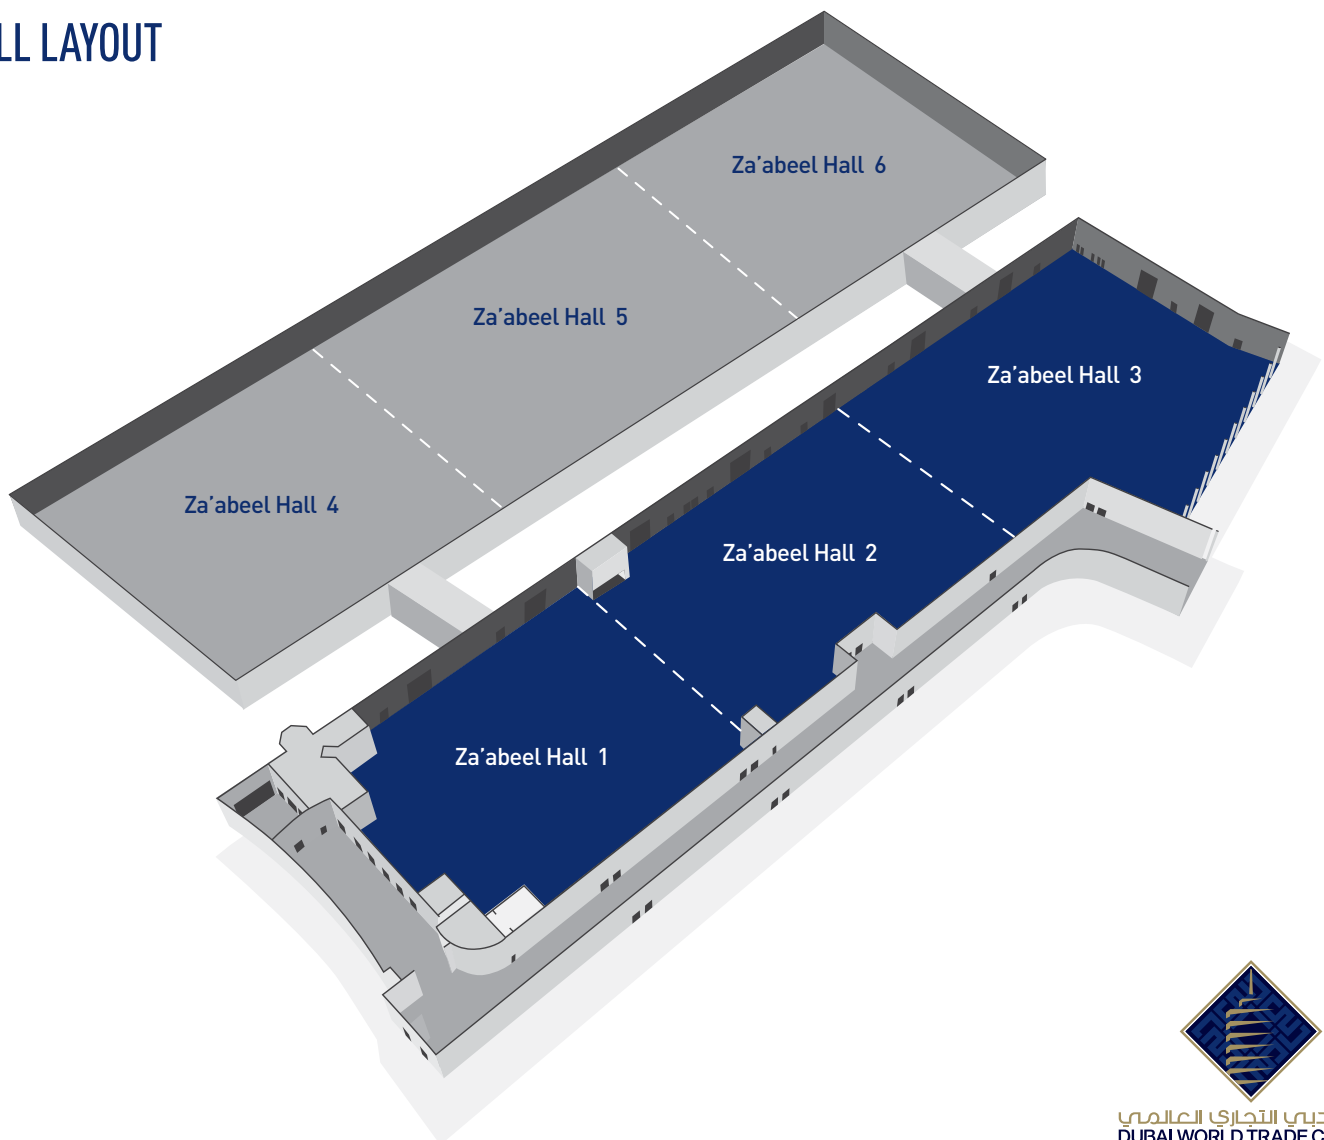

# Z'ABEEL HALLS 1 - 3

With an impressive 15,000 m<sup>2</sup>, Za'abeel Halls 1 - 3 offer standing capacity for up to 12,000 people, ideal for large concerts. It can also subdivide into three separate spaces giving great flexibility for exhibitions and conferences. With the ability to host banquets for up to 5,700, it's the perfect venue for lavish weddings and corporate staff parties. The hall also features a dedicated drop-off area, grand entrance and reception foyer enabling the full red-carpet treatment.

## CAPACITY

Hall	Length (m)	Width (m)	Height (m)	Gross Area (m <sup>2</sup> )	Theatre	Classroom	Banquet	Cocktail
Full Hall	240	60	6.85 & 7.50	15,254	11,160	7,128	5,700	10,896
Za'abeel Hall 1	72	60	6.85	3,974	2,976	1,848	1,660	2,839
Za'abeel Hall 2	96	60	7.50	5,760	4,495	2,835	2,310	4,114
Za'abeel Hall 3	72	60	7.50	5,520	3,888	2,400	1,920	3,943
Za'abeel Hall 1 + 2	168	60	6.85 & 7.50	9,734	7,876	5,154	4,230	6,953
Za'abeel Hall 2 + 3	168	60	7.50	11,280	7,920	5,040	4,530	8,057

## HALL LAYOUT

## ACCESS

Direct access to the halls with dedicated drop-off and pick-up points.