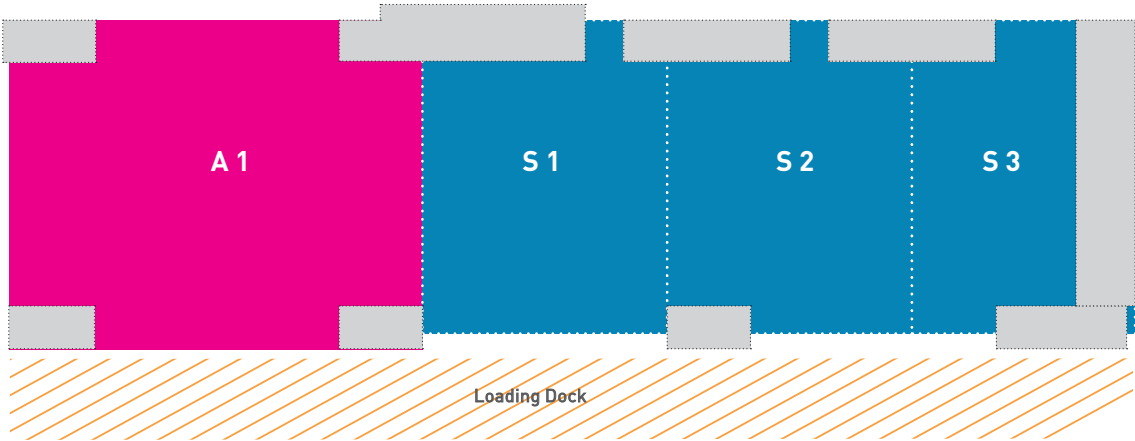

# Sheikh Saeed Halls

**Key**

- A1** The Trade Centre Arena / 9,100 m<sup>2</sup>
- S1** Sheikh Saeed Hall 1 / 6,672 m<sup>2</sup>
- S2** Sheikh Saeed Hall 2 / 4,760 m<sup>2</sup>
- S3** Sheikh Saeed Hall 3 / 3,649 m<sup>2</sup>

Concourse, Conference facilities, Meeting rooms and common areas not included.  
Plan not drawn to scale.