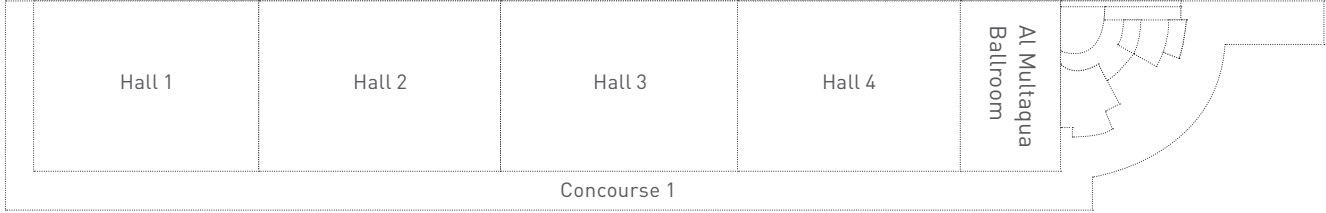

# Sheikh Saeed Halls

**Key**

- A1** The Trade Centre Arena / 9,100 m<sup>2</sup>
- S1** Sheikh Saeed Hall 1 / 6,672 m<sup>2</sup>
- S2** Sheikh Saeed Hall 2 / 4,760 m<sup>2</sup>
- S3** Sheikh Saeed Hall 3 / 3,649 m<sup>2</sup>

Concourse, Conference facilities, Meeting rooms and common areas not included.  
Plan not drawn to scale.