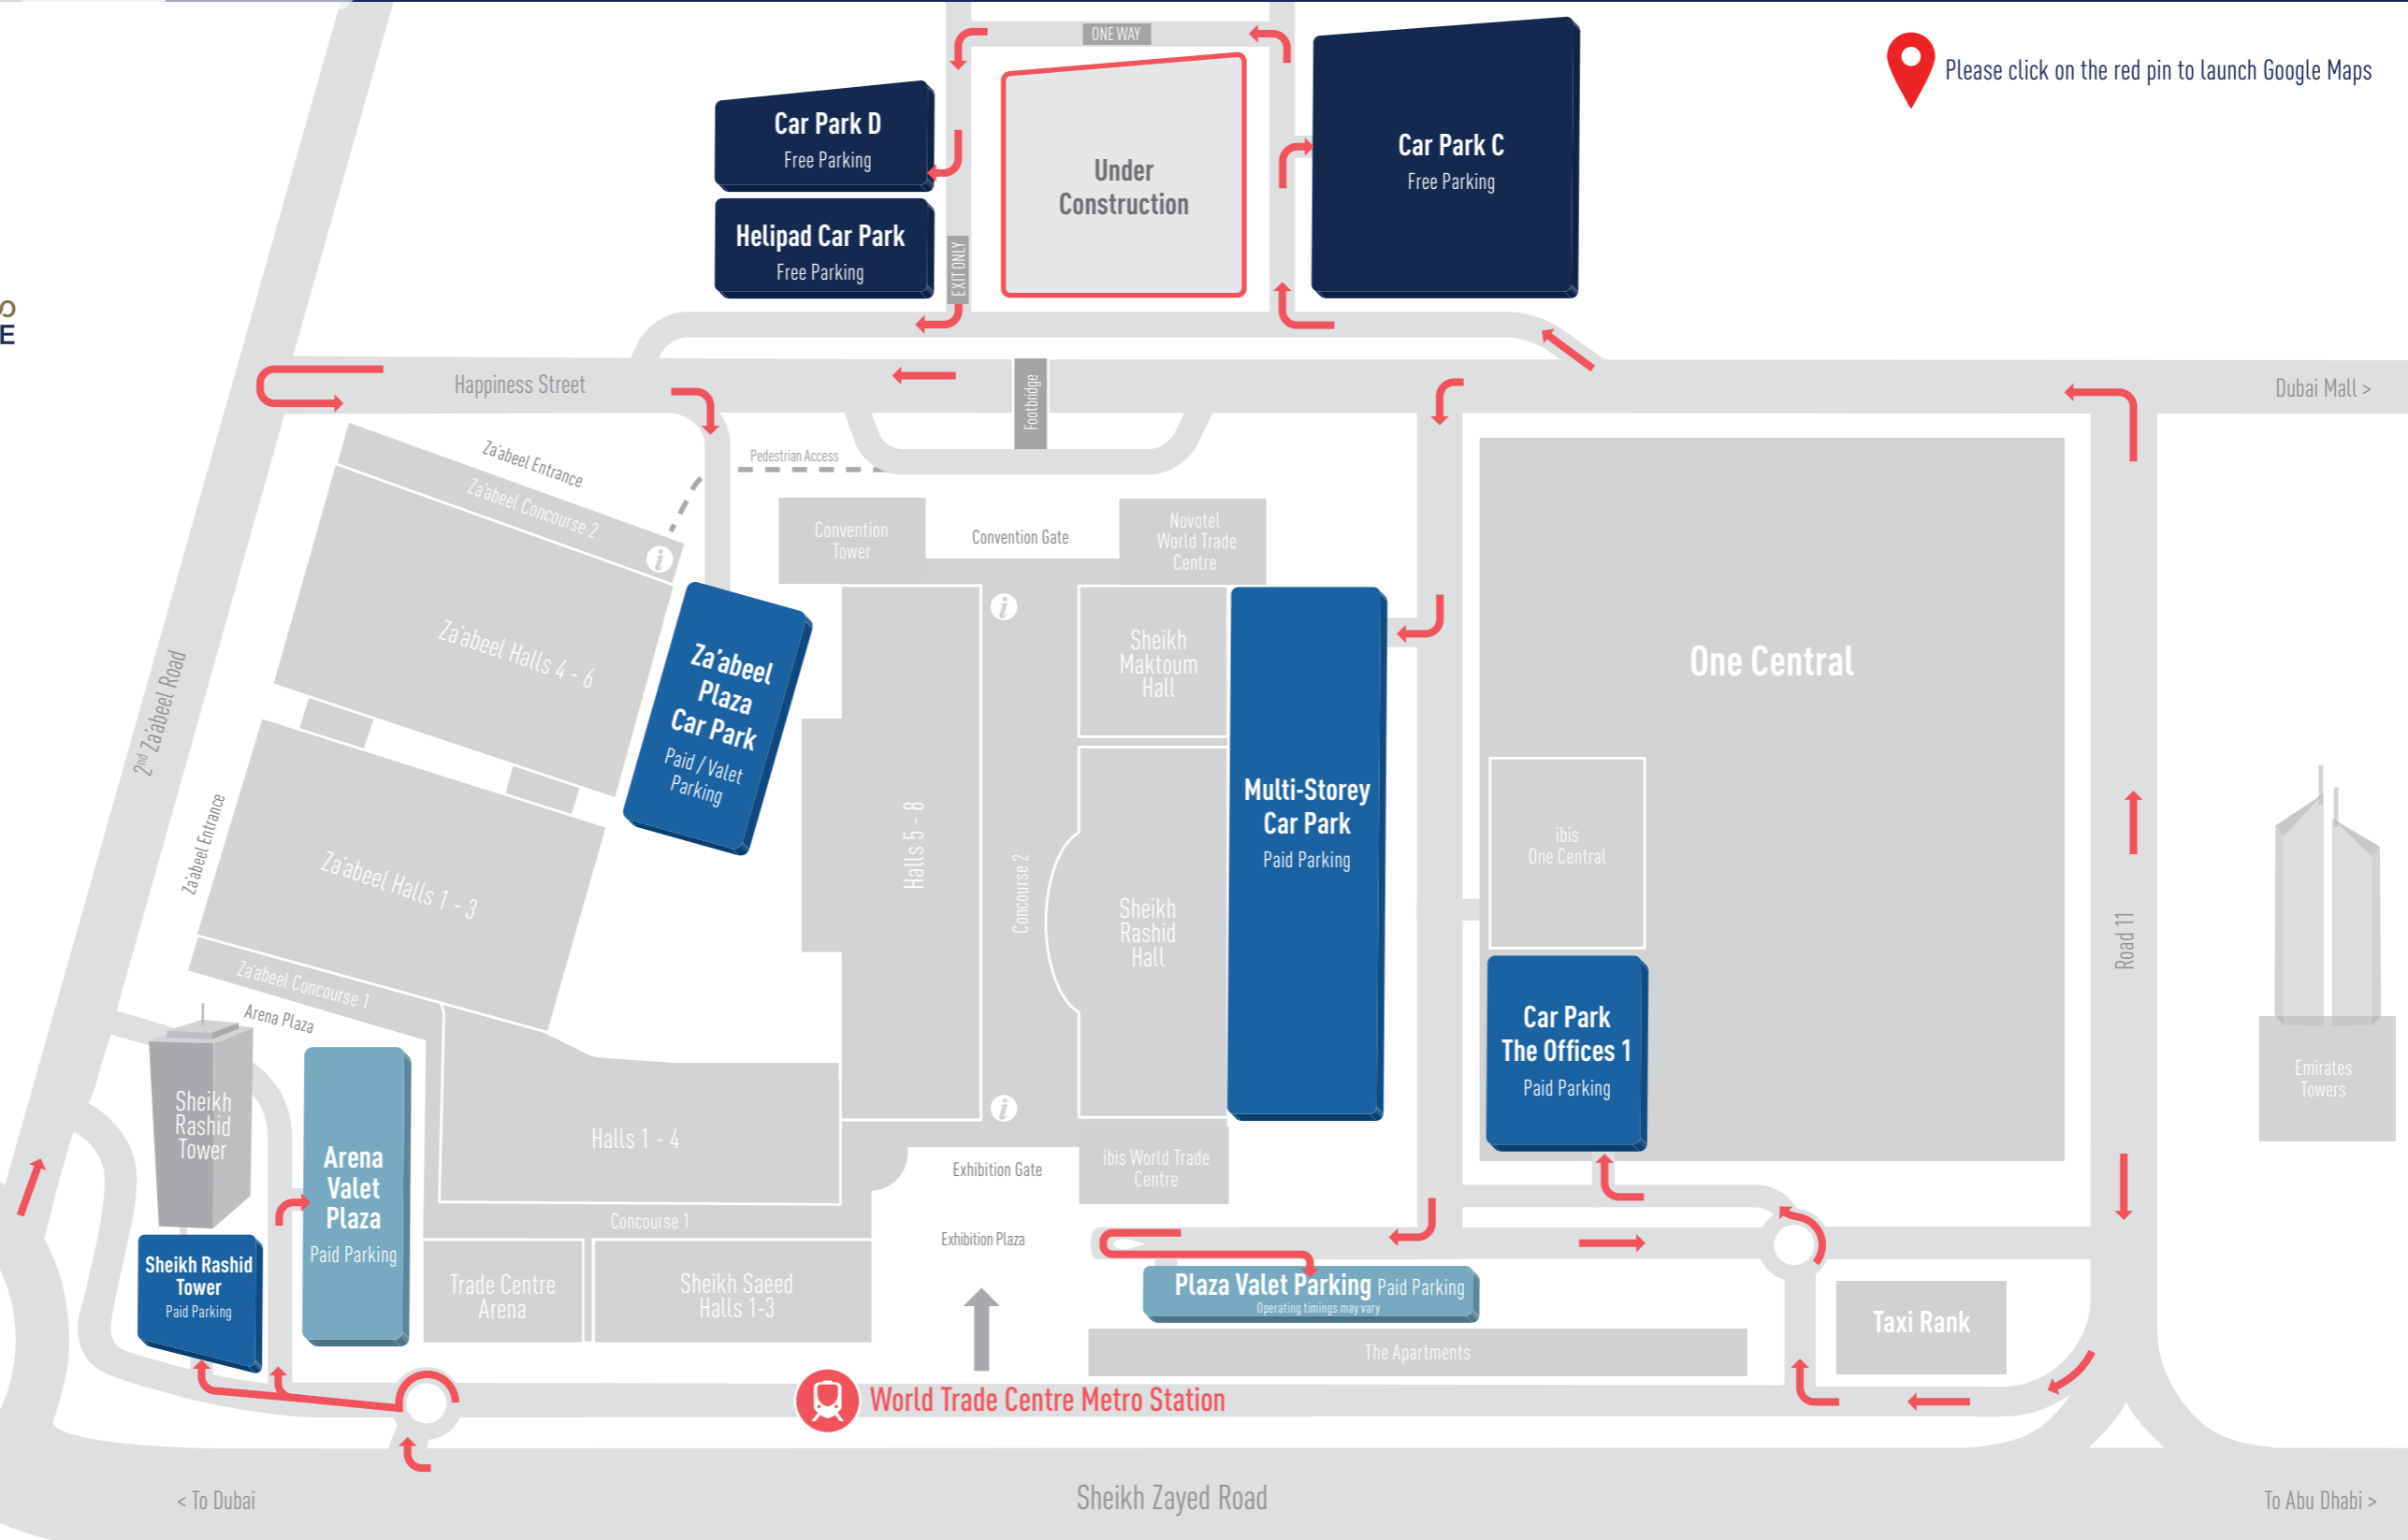

For information on our venue accessibility and parking, please contact us on 04-3321000 or [click here](#)

Find us via Makani, download the app now.